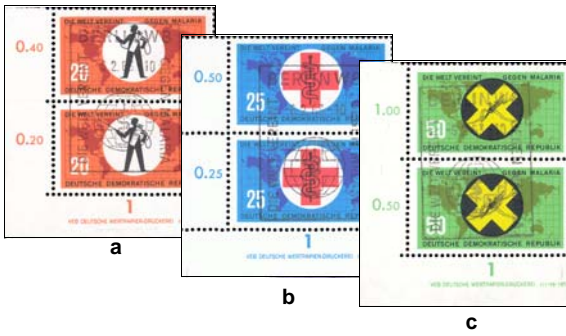

FIRST DAY USAGE

GERMANY ~ EAST • 1963

Cancel: BR-1
Notes: set in pairs
Price: B

9

Checklist: __