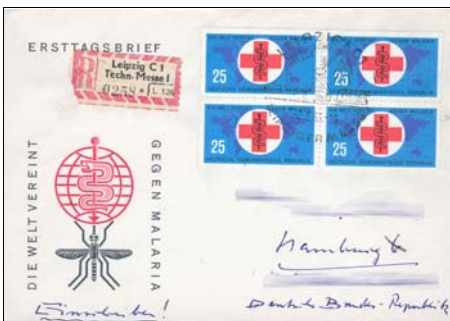

E

Checklist: __

Cancel: Karl Marx Stadt: February 14, 1963
Cacher: EG-1
Notes: set on registered postal use cover
Price: C

F

Checklist: __

Cancel: Leipzig: March 2, 1963
Cacher: EG-1
Notes: block of 4 #639 on postal use cover
Price: C