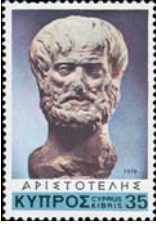

Notes: closeup
Price: B

PC1.7

Checklist: ___

ARISTOTLE

CYPRUS

bust of Aristotle

Issue Date: October 23, 1978
Designer:
Producer:
Process: lithography
Quantity:
Perforations: 13 x 14
Purpose: mark Aristotle's 2300th birth anniversary
Notes:
Price: A