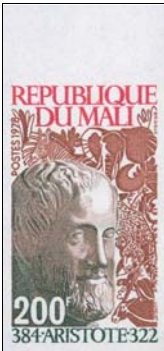

Notes: as above: imperforate
Price: D

505i

Checklist: ☐